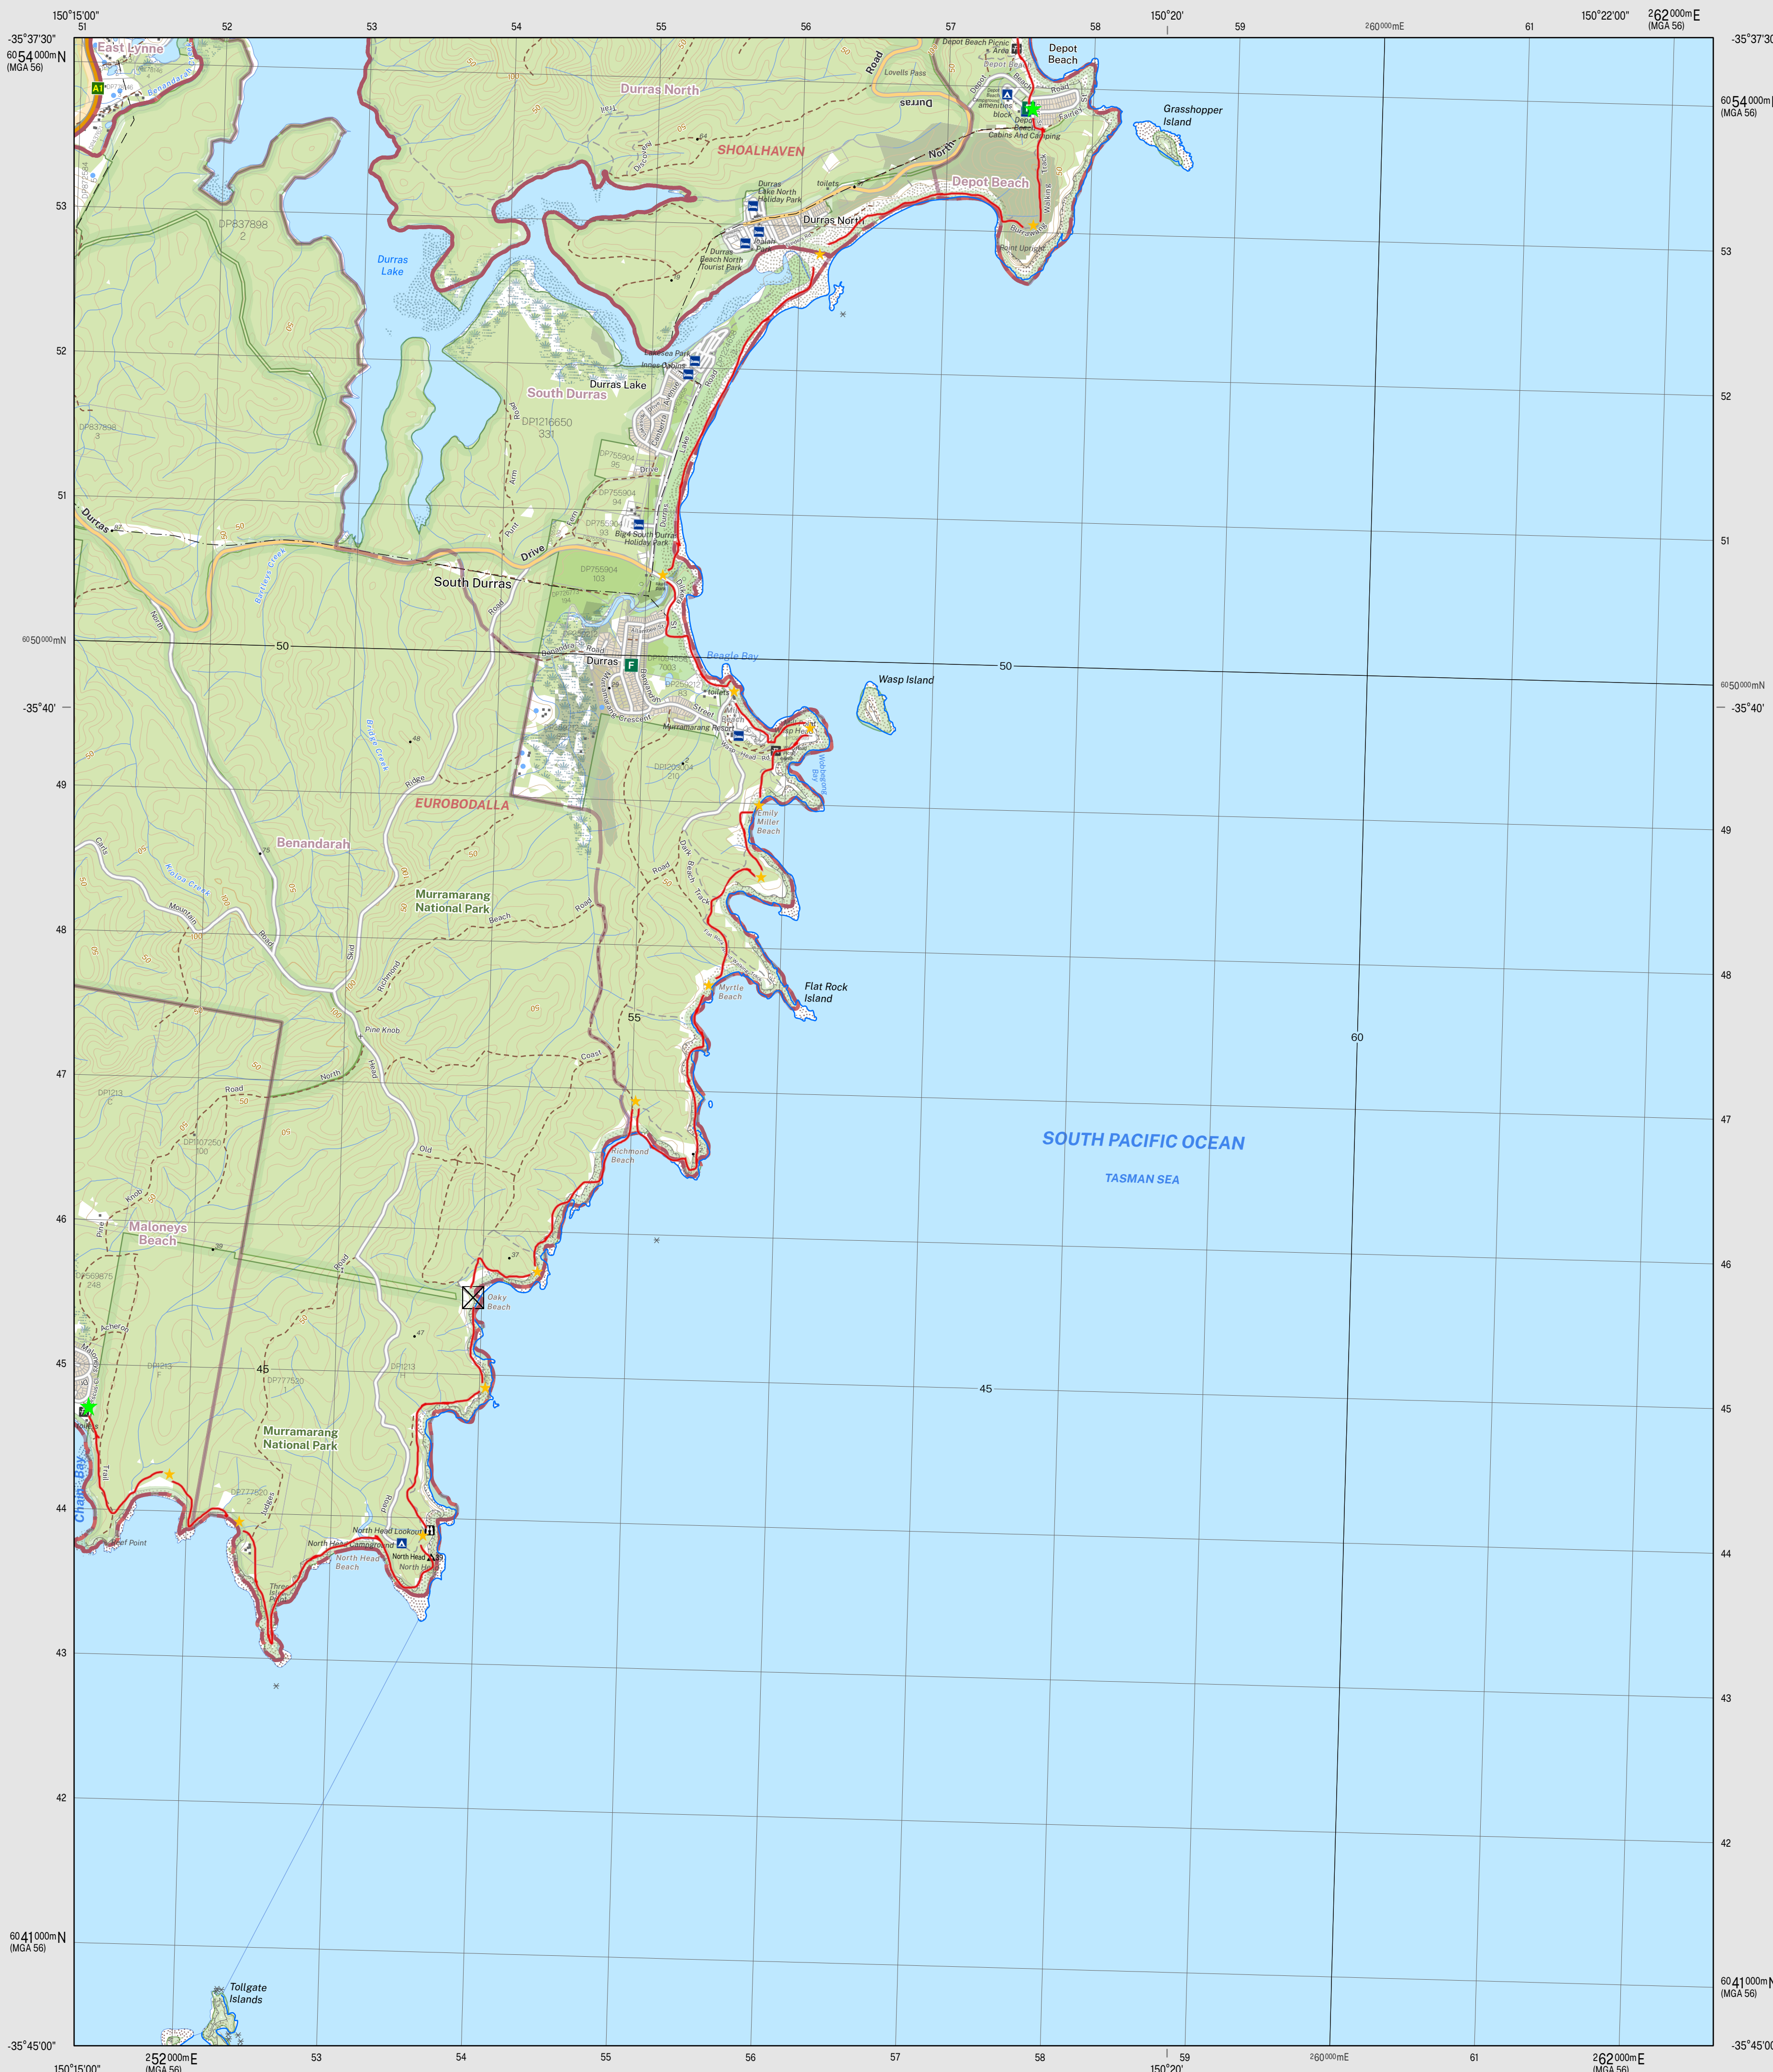

Scale 1:25,000

CONTOUR INTERVAL 10 METRES

Magnetic North is approximately 13.18° E of Grid North
DCS Spatial Services has applied the Creative Commons Attribution 4.0 International Licence...

- Legend listing symbols for roads, railways, airports, buildings, parks, water features, and other geographical features.

Disclaimer: The publisher of and/or contributors to this publication accept no responsibility for the accuracy, completeness, or relevance to the user's purpose or omission or errors therein...

Topographic Map

DURRAS
1:25 000

8926-1S

October 2022

GDA2020

DURRAS 8926-1S

DURRAS 8926-1S

THIS MAP MAY CONTAIN AUTOMATION ERRORS OR OMISSIONS.

DURRAS 8926-1S