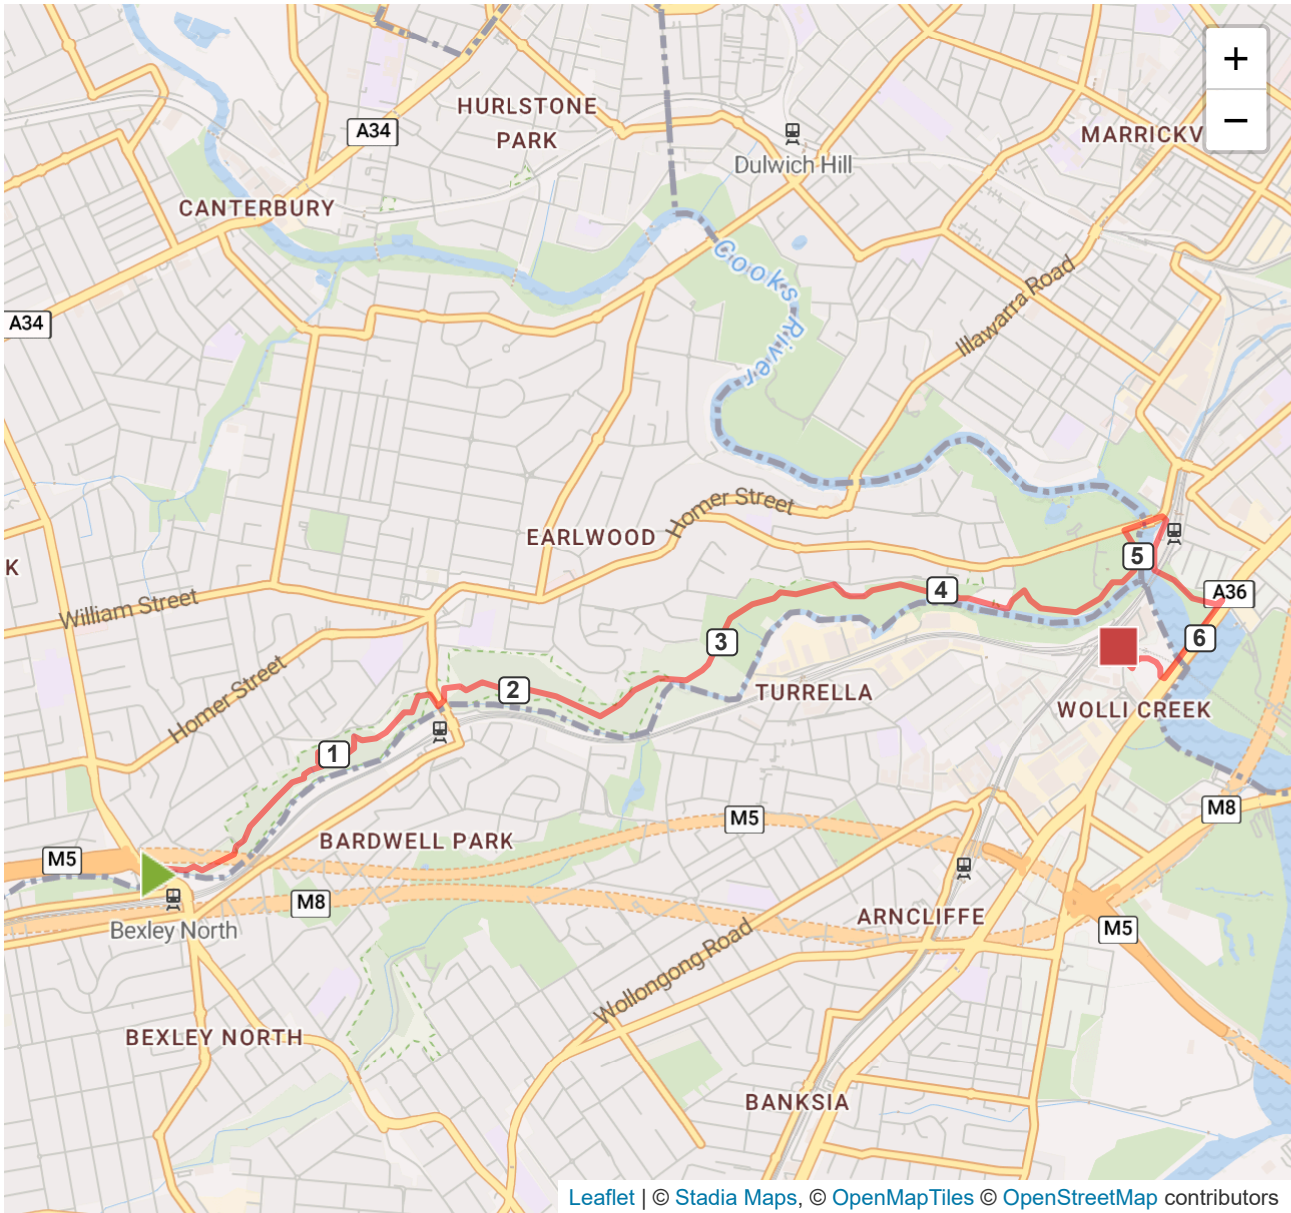

mapometer - unnamed route

Leaflet | © Stadia Maps, © OpenMapTiles © OpenStreetMap contributors

Distance
6.54 km

ascent
0 m

descent
0 m