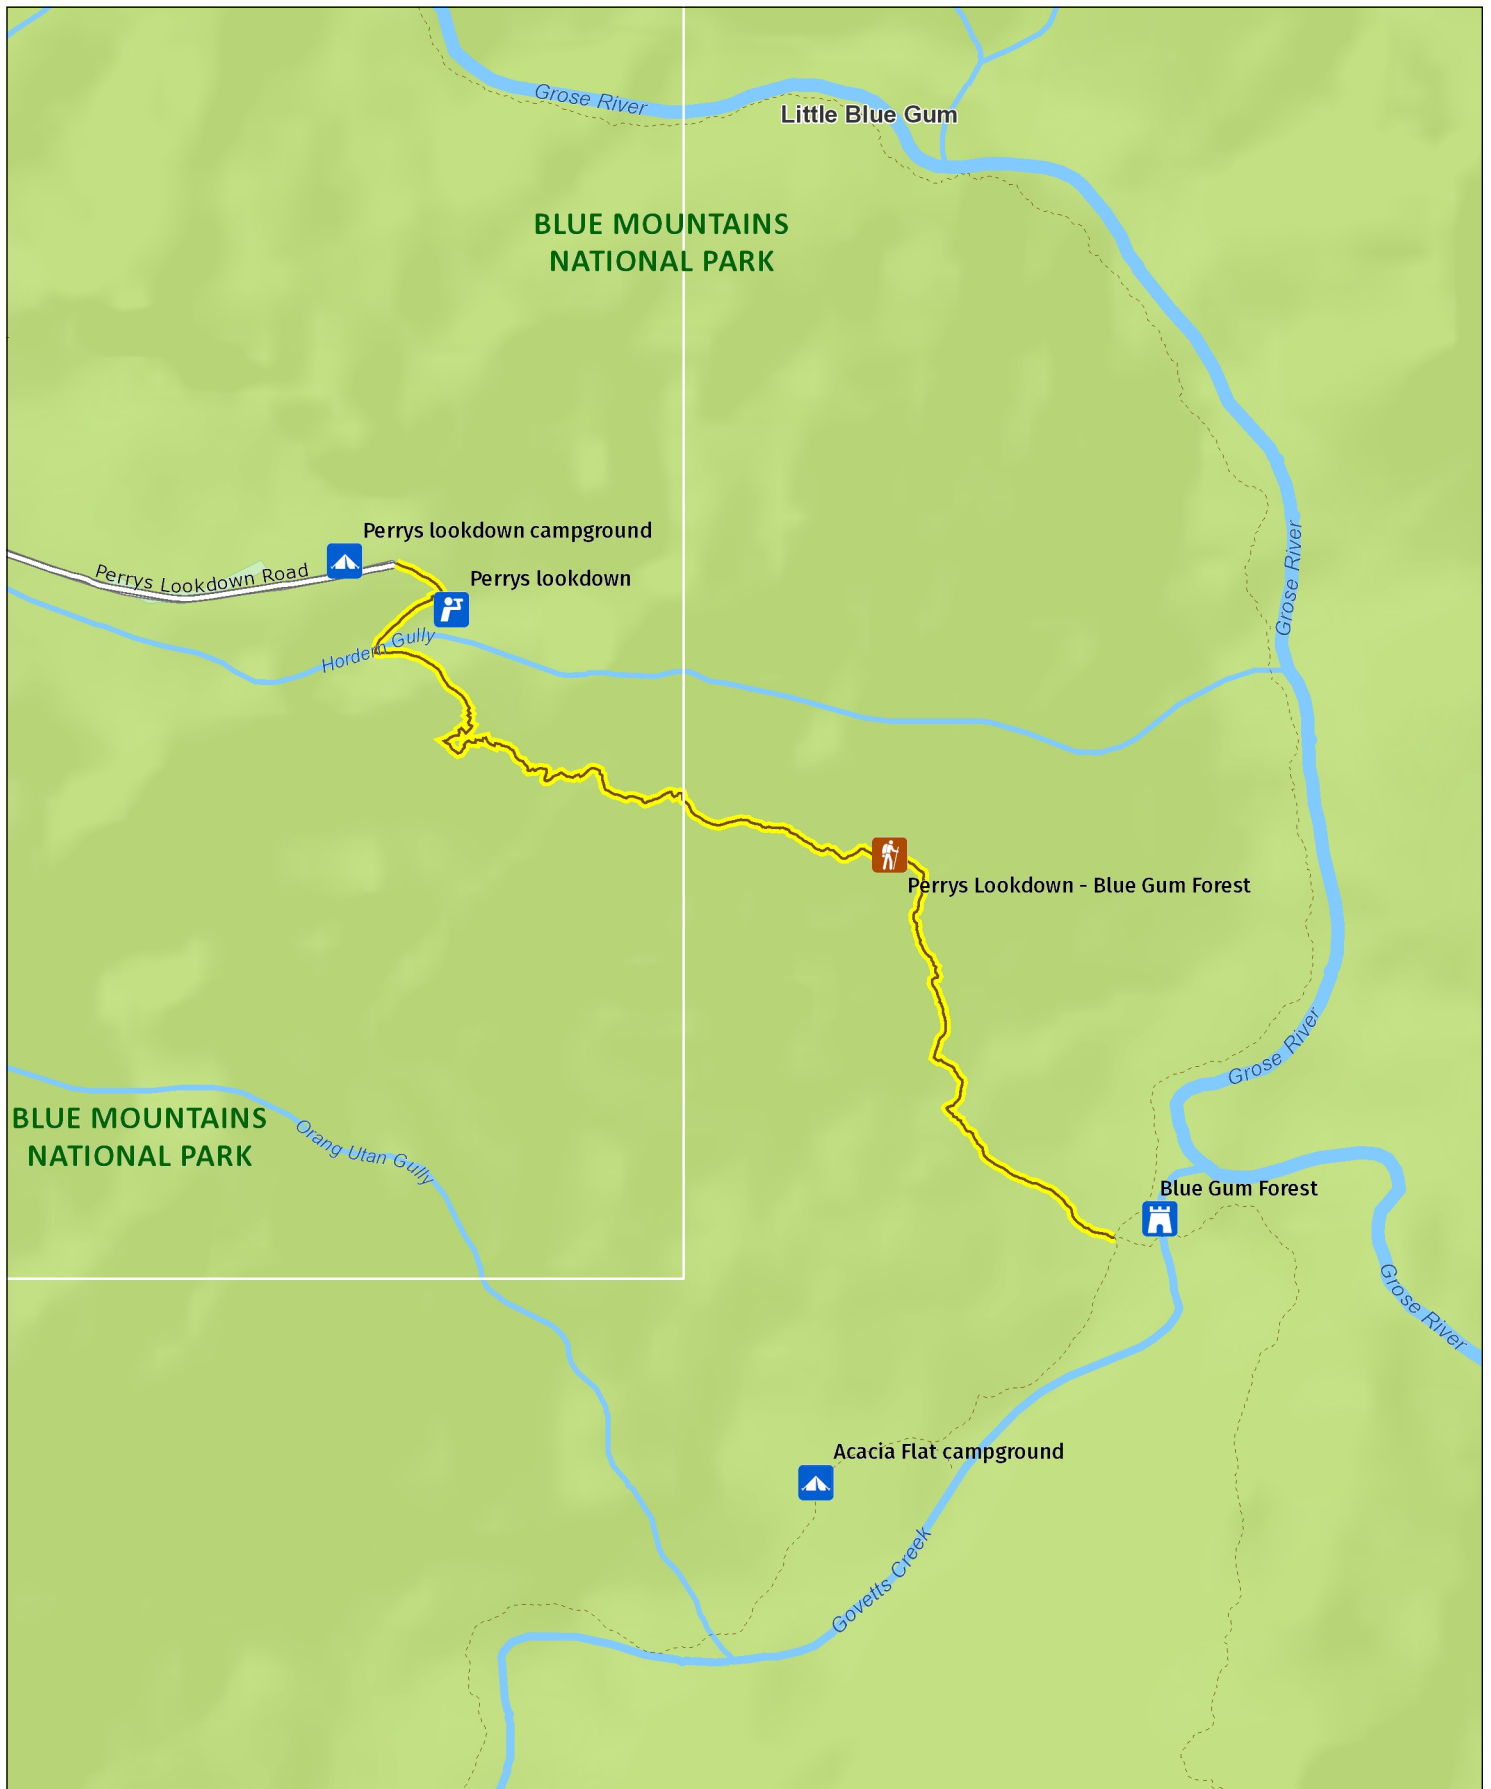

Perrys lookout to Blue Gum Forest walking track

Overview map

MAP INFORMATION
This map does not provide detailed information on topography, alerts or opening times and may not be suitable for some activities.
Map Published: 13-Jan-2022